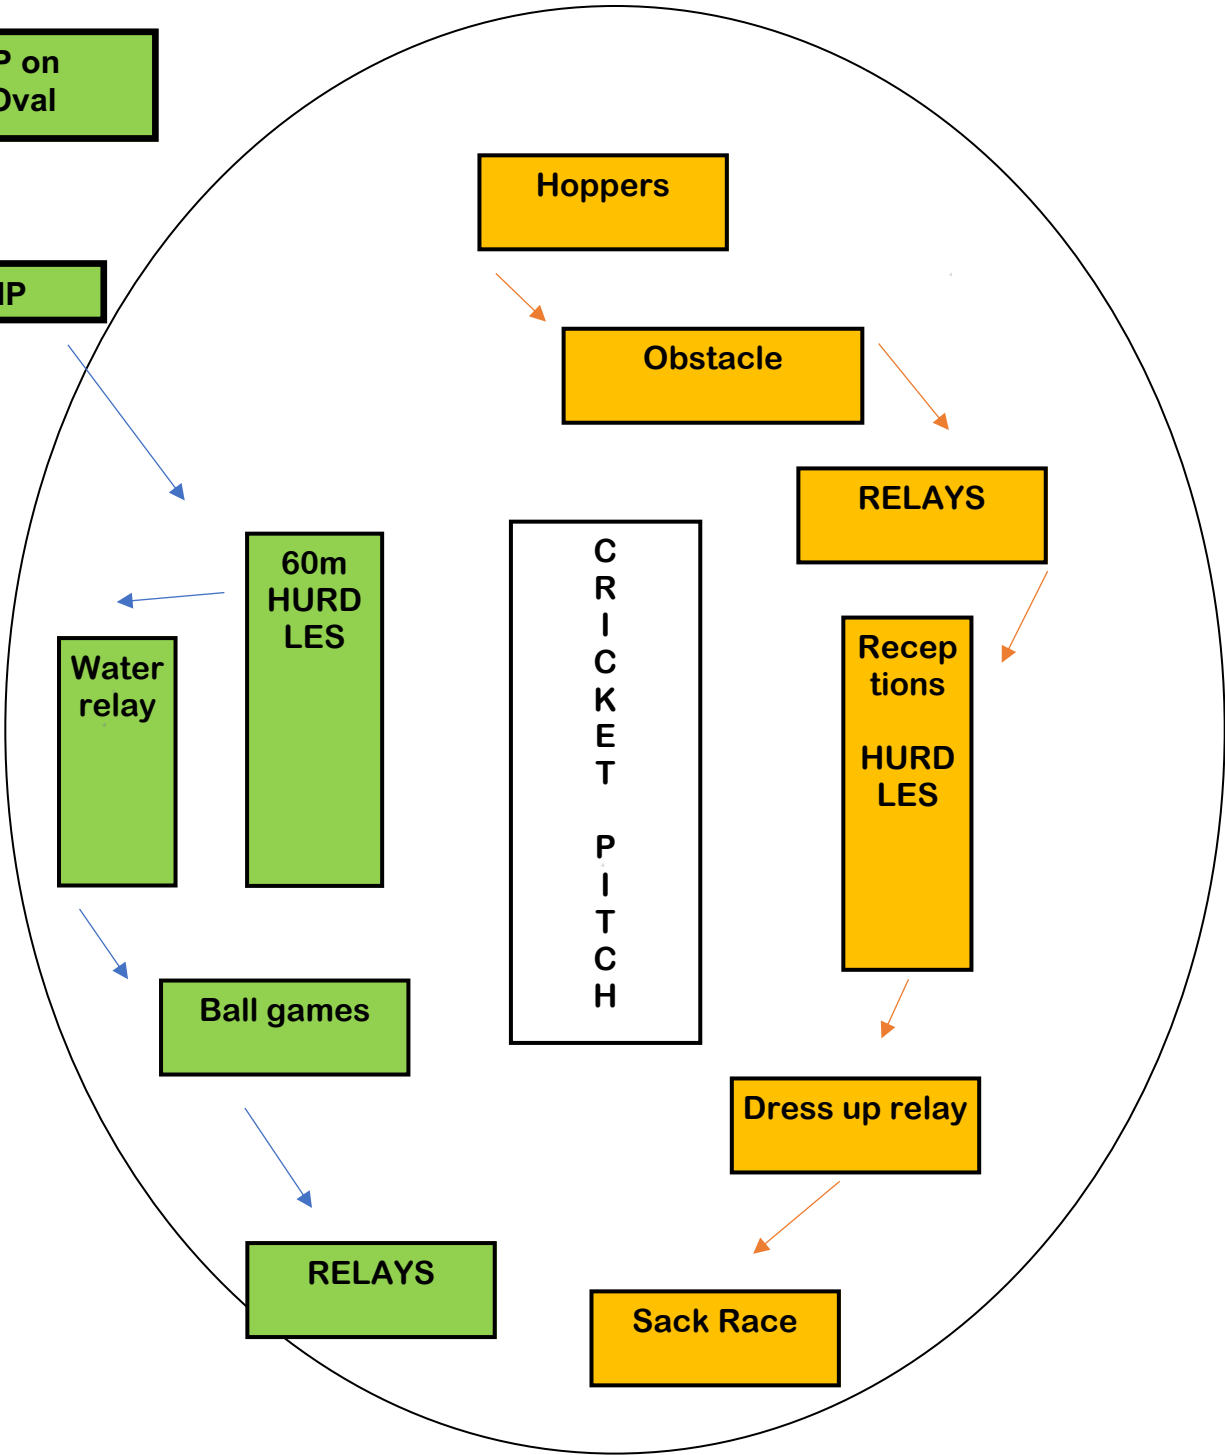

# JUNIOR PRIMARY MAP

Football oval

Tap under electrical

Little Aths Clubrooms

- Portable Toilet 1
- Portable Toilet 2
- Portable Toilet 3
- Portable Toilet 4
- Portable Toilet 5
- Portable Toilet 6

Skip

Football Clubrooms

LONG JUMP on Little Aths Oval

HIGH JUMP

Hoppers

Obstacle

RELAYS

Receptions  
HURDLES

Dress up relay

Sack Race

60m HURDLES

C R I C K E T  
P I T C H

Water relay

Ball games

RELAYS

Receptions

Yr 1's and 2's

# PRIMARY MAP

Little Aths Oval

DISTANCE RUN

RELAYS

Obstacle Course

Throwing Station

Hurdles

SPRINTS